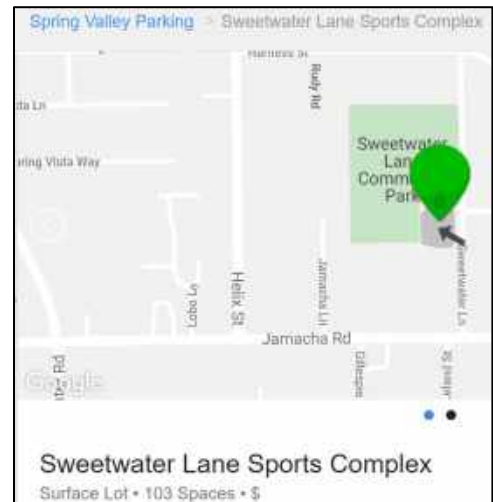

Alpine County Park: Sports Complex You Know It When You See It

Sweetwater Lane County Park (aka Spring Valley Sports Complex) (11 acres)

[View park information](#)

1312 Sweetwater Lane, Spring Valley, CA 91977

This 11-acre sports park features four softball and baseball fields, seven soccer fields, a concession stand, and light towers for night games. Restrooms are available. Young ones rule the tot lot playground, while adults pump it up on the exercise walkway.